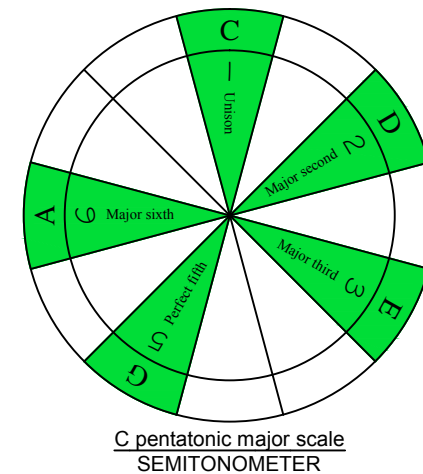

ENTIRE FINGERBOARD NOTE NAMES

ENTIRE FINGERBOARD INTERVALS

C
 pentatonic major scale
BAGED
 octaves
 8-string: Low F#
 1-3-1-3-1-3-1-3
 sweep pattern
 box shapes

BA 7B5B2:8A5A3 BOX SHAPE
AG 8A5A3:8F#6G3G1 BOX SHAPE
GE 9F#6G3G1:6E4E1 BOX SHAPE
ED 6E4E1:7D4D2 BOX SHAPE
DB 6E4E1:7D4D2 BOX SHAPE
BA 7B5B2:8A5A3 at 12 BOX SHAPE